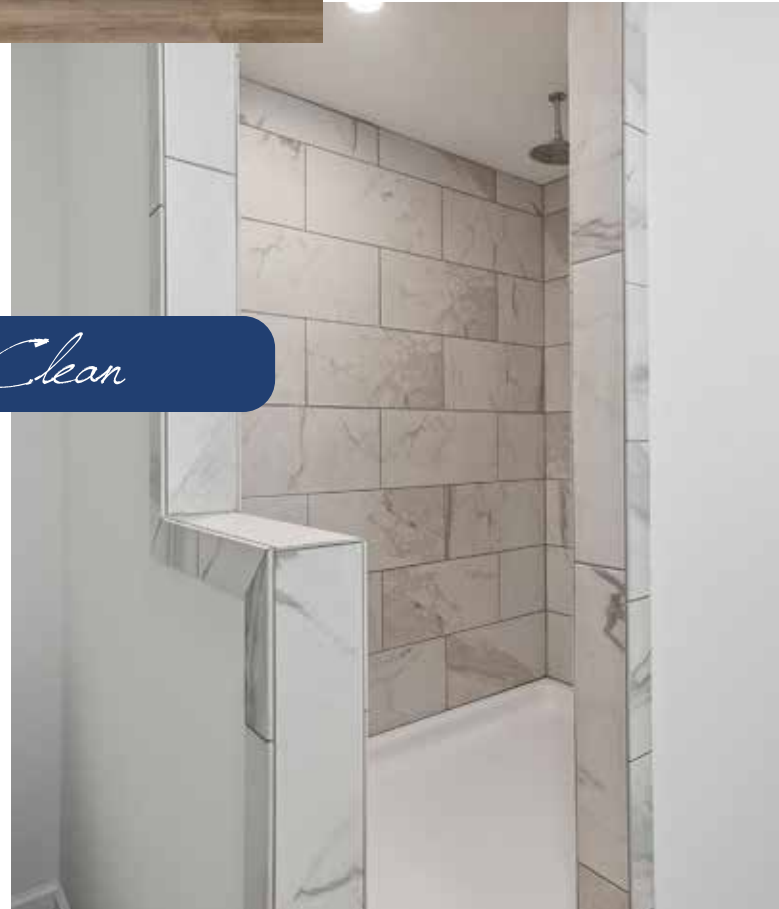

# *Beautiful* BATHROOMS

48" X 72"  
Luxe Shower  
w/ Sliding Barn Door

LED Mirrors

*Mirror Mirror...*

Palisade Shower  
Carrara Marble  
36" x 60"  
w/ Optional Sliding  
Barn Door

42" X 60"  
Garden Tub

Palisade Shower  
Cracked Slate  
36" x 60"  
w/ Standard Sliding Door

Stand Alone Tub

36" X 60"  
Fiberglass  
Shower

*Squeaky Clean*

48" X 72" Serenity Shower W/ 1/2 Glass

Full Wall Serenity

Metal Lav Faucet

Shower Wand

Framed  
Mirrors  
with 3-Bulb  
Light Strips