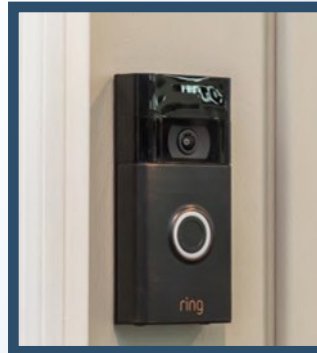

**Schoolhouse
Pendant**

**Black Wire
4 Arm Pendant**

5 Arm Chandelier

Prep for Flat Screen

USB Port & Recept

Ring Interior Camera

STD Exterior Light

Ring Floodlight Camera

Ring Doorbell

Exterior Recept

Plumbing Options

Standard 8" Deep Sink

Farmhouse Stainless Steel Sink with Gooseneck Faucet

27"x10 Stainless Steel Kitchen Sink w/ Components & Gooseneck Faucet

Water Softner Prep w/Drain & Recept