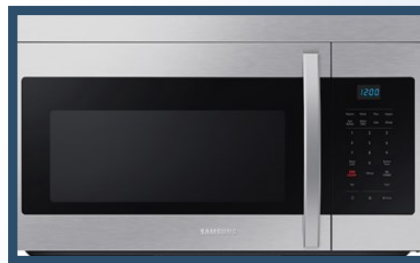

ME17R7021ESAA

- 10 Power Levels
- Auto Defrost/Reheat
- +30 Second Button
- Eco Mode (Reduces
  Standby Power)
- **Upgrade Option –
  Dependent Upon Floor
  Plan**