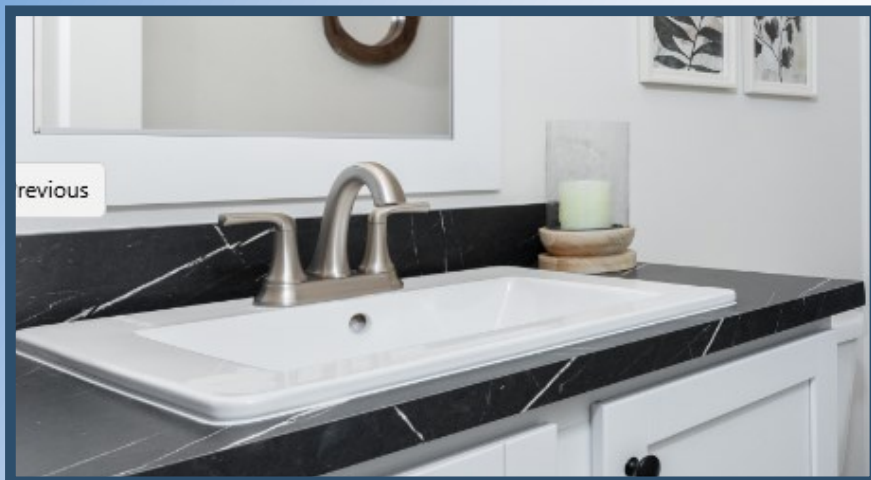

Quartz Café Option #1

Only Available in Select Floor Plans

42" Overhead Cabinets Standard

- Quartz Countertop in Kitchen Only
- 2 Rows of Artic White Ceramic Backsplash
- Kitchen Island
- Pantry Door to Match Cabinets (Where Applicable)
- Requires Hardwood Stiles
- *2 Sink Options:
8" Deep Sink w/Gooseneck Faucet
27"x10" SS Sink with Gooseneck
Price varies based on sink Selection

**Euro Stainless Steel
Range Hood with
Full Height Backsplash**

Countertop Options

**Standard 4" Laminate Backsplash
Shown in Pietra Amara**

**Full Height Ceramic Backsplash
Shown in Arctic White**

**4" Double Row Ceramic Backsplash
Shown in Arctic White**