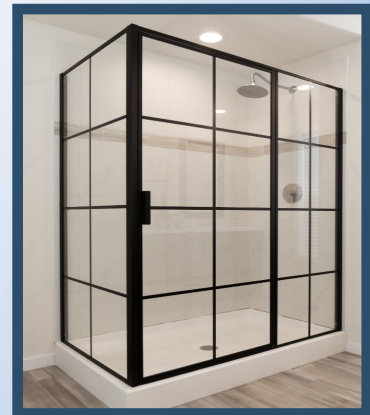

Optional Utility Room Faucet w/Sprayer

Exterior Faucet

Bathroom Options

**T-6030 Tub/shower
Combo—Standard**

Freestanding Tub

48" 1 pc. Shower

**60" Fiberglass Shower
w/Black Matte shower
Door**

**60x43 Bench Seat
Shower**