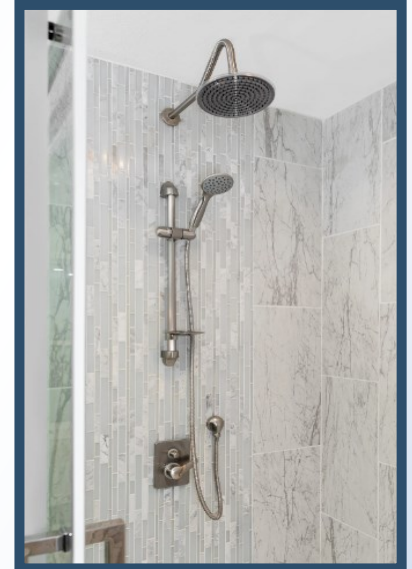

Optional Utility Room Faucet w/Sprayer

Exterior Faucet

Bathroom Options

**T-6030 Tub/shower
Combo—Standard**

Freestanding Tub

48" 1 pc. Shower

**60" Fiberglass Shower
w/Black Matte shower
Door**

**60x43 Bench Seat
Shower**

**60" Ceramic Shower
with 2 sided Glass
Surround w/Matte
Black Grids**

Bathroom Options

**60" Ceramic Shower
Shown w/Upgrade Black
Shower Hardware**

**STD Rain Head w/17" Arm
For Ceramic Shower**

**Pfister Matte Black
Lav Faucet**

**Optional Ceramic
Shower Hardware**

Elongated Commode

Towel Bar

Tissue Holder

Bathroom Options

*Standard Stile Framed
Bath Mirror
Shown in Black Timber*

*Bank of Drawers
Shown in White Linen*

BRANDS