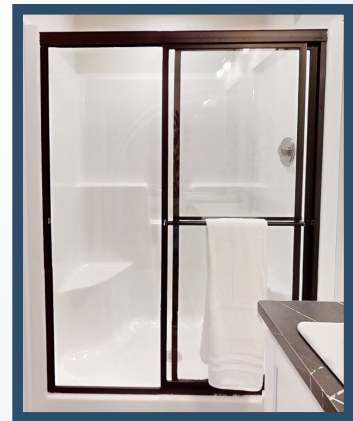

Optional Utility Room Faucet w/Sprayer

Exterior Faucet

Bathroom Options

**T-6030 Tub/shower
Combo—Standard**

Freestanding Tub

48" 1 pc. Shower

**60" Fiberglass Shower
w/Black Matte shower
Door**

**60x43 Bench Seat
Shower**

**60" Ceramic Shower
with 2 sided Glass
Surround w/Matte
Black Grids**

Bathroom Options

**60" Ceramic Shower
Shown w/Upgrade Black
Shower Hardware**

**STD Rain Head w/17" Arm
For Ceramic Shower**

**Pfister Matte Black
Lav Faucet**