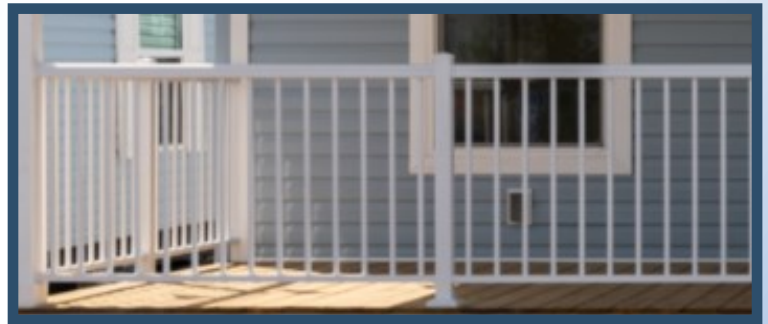

***Patio Door
White only***

***Atrium door w/Integrated
Blinds
White only***

Structural Options

Half Porch
Shown with 1/2 Porch End Elevation
(available 3/12 Roof Pitch only)

White Metal Porch Railing

Ceiling Mate Line Beam