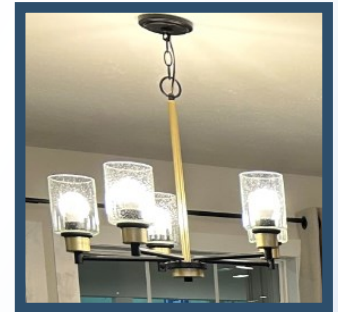

5 Arm Chandelier