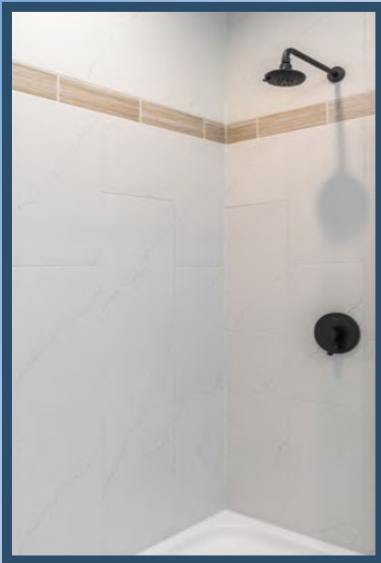

Optional Utility Room Faucet w/Sprayer

Exterior Faucet

Bathroom Options

**T-6030 Tub/shower
Combo—Standard**

Freestanding Tub

48" 1 pc. Shower

**60" Fiberglass Shower
w/Black Matte shower
Door**

**60x43 Bench Seat
Shower**

**60" Ceramic Shower
with 2 sided Glass
Surround w/Matte
Black Grids**

Bathroom Options

**60" Ceramic Shower
Shown w/Upgrade Black
Shower Hardware**

**STD Rain Head w/17" Arm
For Ceramic Shower**

**Pfister Matte Black
Lav Faucet**