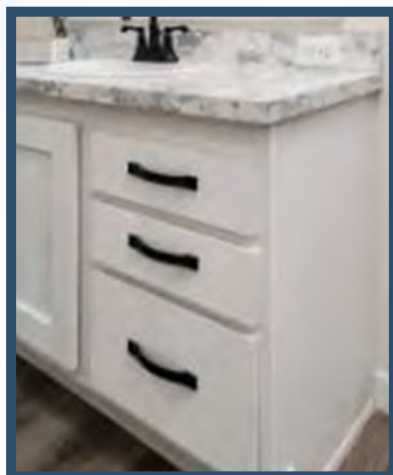

**Optional Ceramic
Shower Hardware**

Elongated Commode

Towel Bar

Tissue Holder

Bathroom Options

*Standard Stile Framed
Bath Mirror
Shown in Black Timber*

*Bank of Drawers
Shown in White Linen*

BRANDS