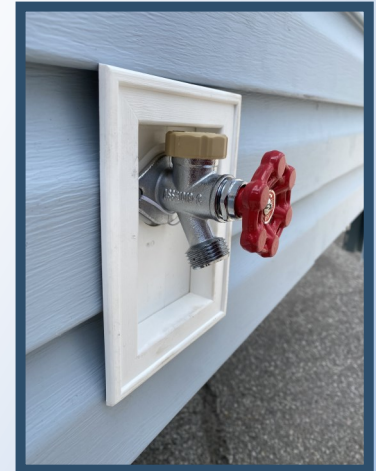

Exterior Faucet