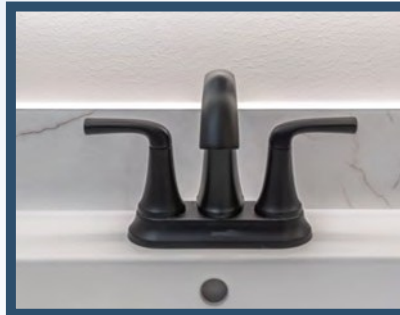

Optional Utility Room Faucet w/Sprayer

Exterior Faucet

Bathroom Options

**T-6030 Tub/shower
Combo—Standard**

Freestanding Tub

48" 1 pc. Shower

**60" Fiberglass Shower
w/Black Matte shower
Door**

**60x43 Bench Seat
Shower**

**60" Ceramic Shower
with 2 sided Glass
Surround w/Matte
Black Grids**

Bathroom Options

**60" Ceramic Shower
Shown w/Upgrade Black
Shower Hardware**

**STD Rain Head w/17" Arm
For Ceramic Shower**

**Pfister Matte Black
Lav Faucet**

**Optional Ceramic
Shower Hardware**

Elongated Commode

Towel Bar

Tissue Holder

Bathroom Options

*Standard Stile Framed
Bath Mirror
Shown in Black Timber*

*Bank of Drawers
Shown in White Linen*

BRANDS