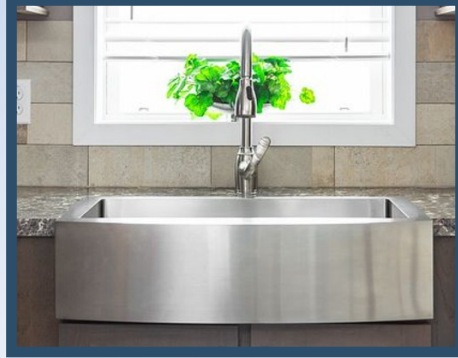

Ring Doorbell

Exterior Recept

Plumbing Options

Standard 8" Deep Sink

Farmhouse Stainless Steel Sink with Gooseneck Faucet

27"x10 Stainless Steel Kitchen Sink w/ Components & Gooseneck Faucet

Water Softner Prep w/Drain & Recept