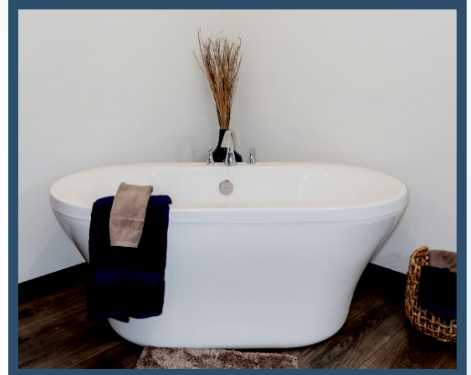

Optional Utility Room Faucet w/Sprayer

Exterior Faucet

Bathroom Options

**T-6030 Tub/shower
Combo—Standard**

Freestanding Tub

48" 1 pc. Shower

**60" Fiberglass Shower
w/Black Matte shower
Door**

**60x43 Bench Seat
Shower**

**60" Ceramic Shower
with 2 sided Glass
Surround w/Matte
Black Grids**

Bathroom Options

**60" Ceramic Shower
Shown w/Upgrade Black
Shower Hardware**

**STD Rain Head w/17" Arm
For Ceramic Shower**

**Pfister Matte Black
Lav Faucet**