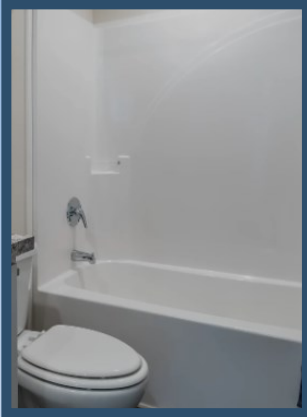

Ring Doorbell

Exterior Recept

Plumbing Options

Standard 8" Deep Sink

Farmhouse Stainless Steel Sink with Gooseneck Faucet

27"x10 Stainless Steel Kitchen Sink w/ Components & Gooseneck Faucet

Water Softner Prep w/Drain & Recept

Optional Utility Room Faucet w/Sprayer

Exterior Faucet

Bathroom Options

**T-6030 Tub/shower
Combo—Standard**

Freestanding Tub

48" 1 pc. Shower

**60" Fiberglass Shower
w/Black Matte shower
Door**

**60x43 Bench Seat
Shower**