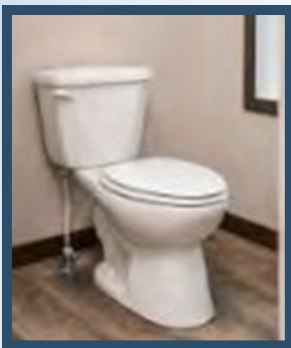

Elongated Commode