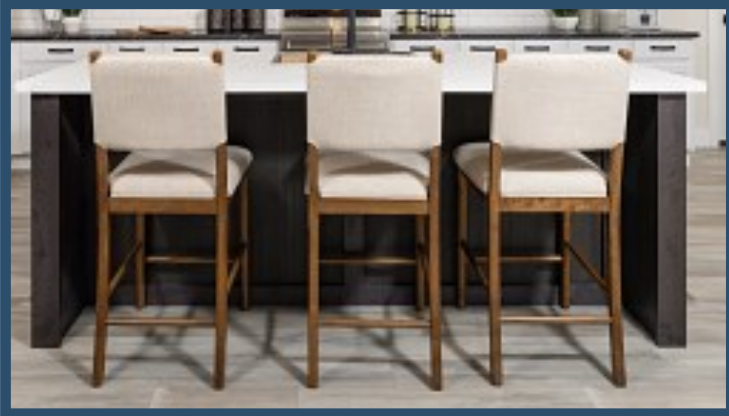

Cabinet Options

Kitchen Islands Options

Black Timber