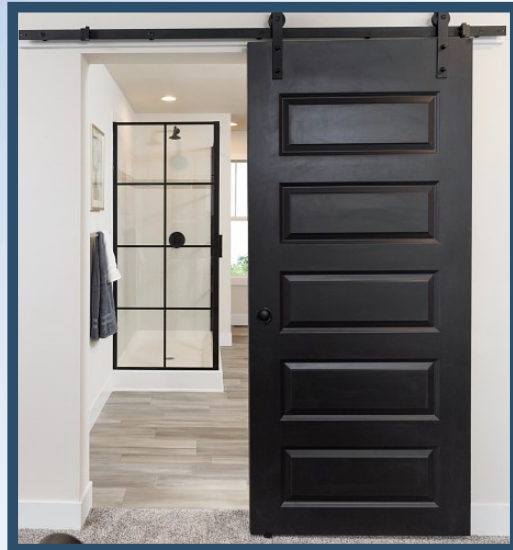

Window Options

*Bronze Window Option
3 Over Clear*

36" x 8" Transom

*54" x 36" Kitchen Picture Window
(IPO 2 Windows)*

Interior Doors and Trim Options

2 Panel White Square Interior Door (Standard)

**36" Interior Partition Door
5 Panel Available in
White or Black**