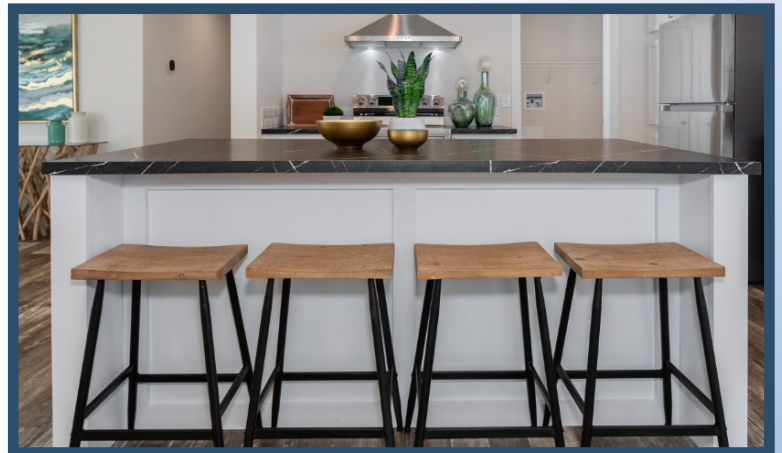

White Linen