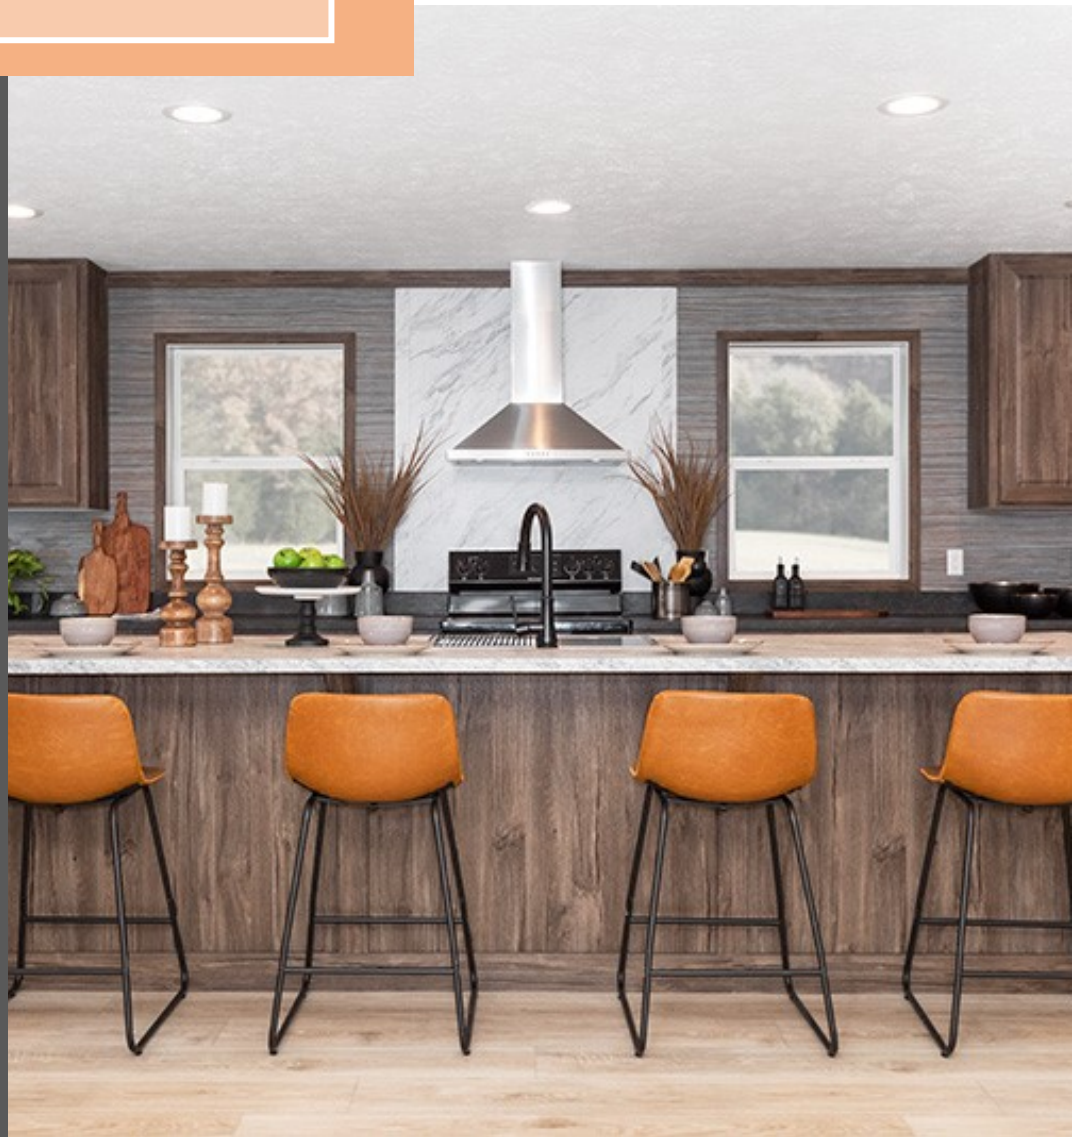

Wakarusa

standards
and options

2023

homes fixtures & features