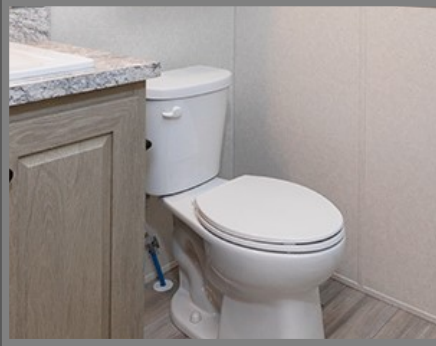

PULSE

- Square porcelain Sink
- "Framed" Mirror over every sink
- Beauty Bulbed Vanity Light over every sink
- Elongated Commodes
- "Chrome" Bath Fixtures
- Towel Bar & Tissue Holder (chrome)
- Black Cabinet Door Hardware (std)

****Some Pictures shown with "Black-Out Package"
- Black 2-Arm Vanity Light, Black Faucets and
Black Tissue Holder*

60" Fiberglass TUB /SHOWER

Bath 1 & Bath 2

(shown with Black-Out Pkg. (faucets)
No Drape Available