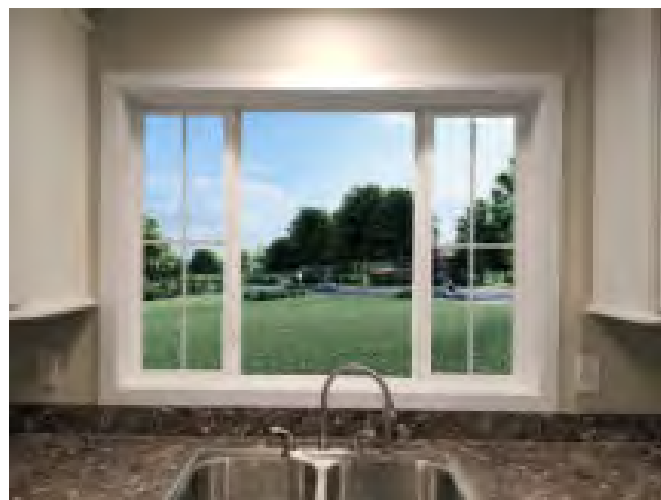

**54" x 36"
Kitchen
Picture
Window
(ipo 2
windows)**