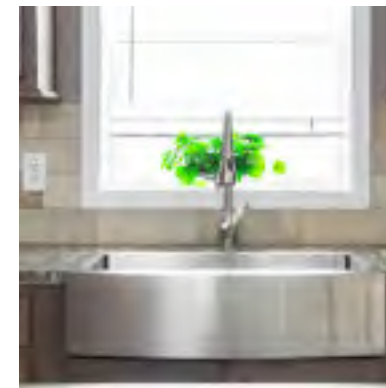

Shown with  
STD 30"  
Overhead  
Cabinets

Euro Stainless  
Steel Range  
Hood with Full  
Height Almond  
Backsplash

Shown with  
Optional 42"  
Overhead  
Cabinets

Electrical Options

Plumbing Options

Ceiling Fan

LED Can Light

Metal Shade  
Pendant

Schoolhouse  
Pendant

STD  
Exterior Light

Prep for Flat Screen

Video  
Jack

USB Port  
& Recept

Phone  
Jack

Exterior  
Recept

Std 8" Deep Sink

27" x 10" Stainless Steel Kitchen Sink with  
Compenents & Gooseneck Faucet

Farmhouse  
Stainless Steel  
Kitchen Sink w/  
Gooseneck Faucet

White Double Bowl Kitchen Sink  
w/ Black Gooseneck Faucet