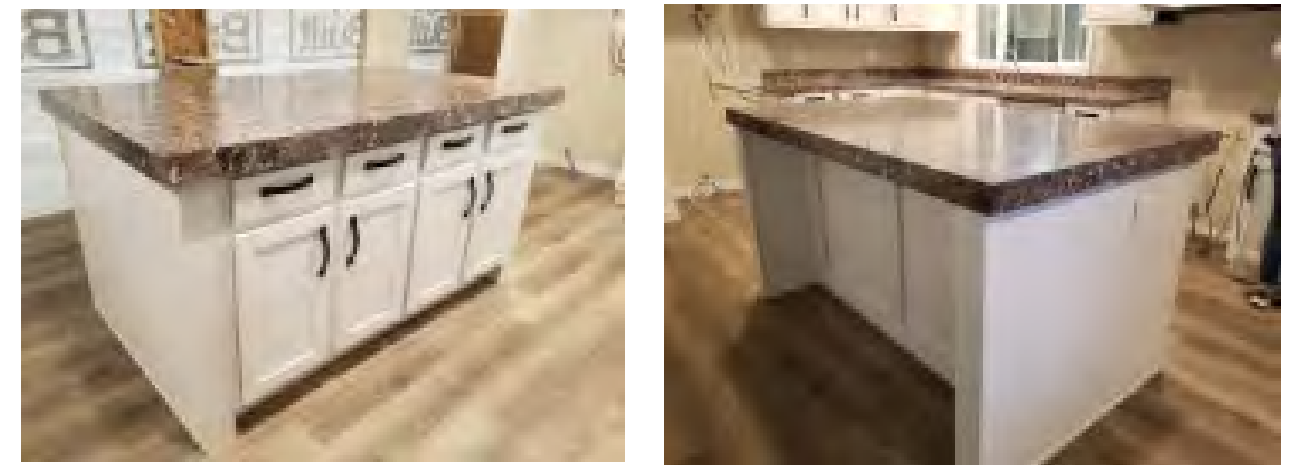

Linen Cabinet over Commode

Utility Room Storage Bench

30" 3 Drawer w/ Shelves Cabinet

Floating Hutch

30" Shoe Rack - where available

Drywall Media Wall

Optional Island 27.0  
Shown in Sapphire Blue

Optional Island 27.1  
Shown in White Linen & White Knotty Maple  
Butcher Block Countertop