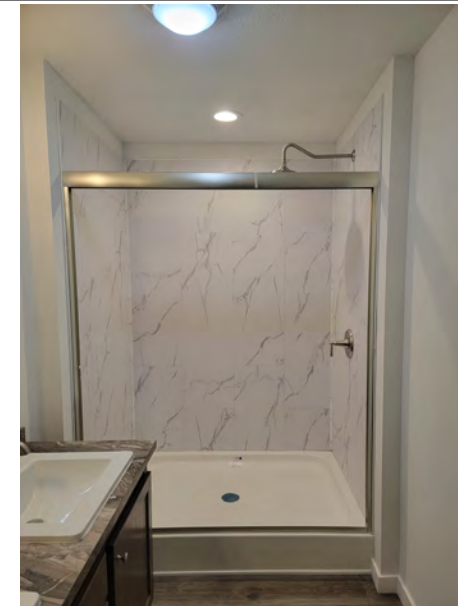

STD Kitchen Faucet  
w/Spray - Chrome

Opt Utility  
Room Faucet  
w/Spray - BN

Water Softener  
Prep w/Drain &  
Recept

Exterior Faucet

Bathroom Options

T-6030 Tub/  
Shower Combo

1pc Fiberglass 60"  
Garden Tub/Shower

Freestanding Tub

60" Palisades  
Shower

60" Ceramic Shower  
Shown with Shower  
Door

STD Rain Head with  
17" Arm for  
Ceramic &  
Palisades Showers

48" 1pc Shower

60" Fiberglass  
Shower

60x43 Bench  
Seat Shower