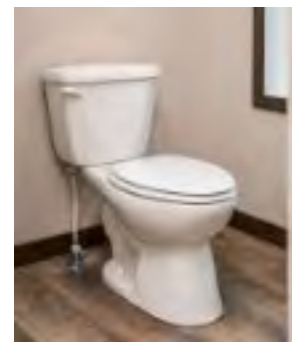

Elongated
Commode