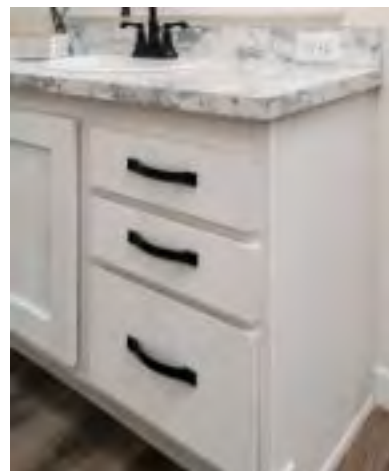

Bank of Drawers
Shown in White Linen