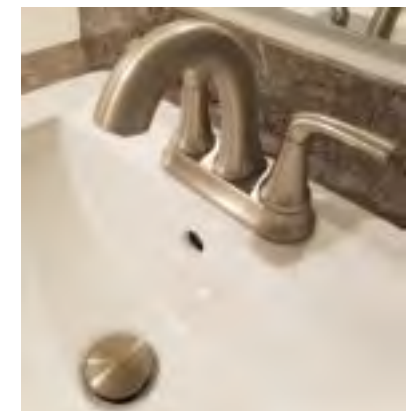

Freestanding Tub

60" Palisades  
Shower

60" Ceramic Shower  
Shown with Shower  
Door

STD Rain Head with  
17" Arm for  
Ceramic &  
Palisades Showers

48" 1pc Shower

60" Fiberglass  
Shower

60x43 Bench  
Seat Shower

STD Pfister Chrome  
Lav Faucet

Optional Ceramic  
Shower Hardware

Elongated  
Commode

Towel Bar

Tissue Holder

Pfister Brushed Nickel  
Tub/Shower Hardware

Pfister Matte Black  
Lav Faucet

Pfister Brushed  
Nickel Lav Faucet